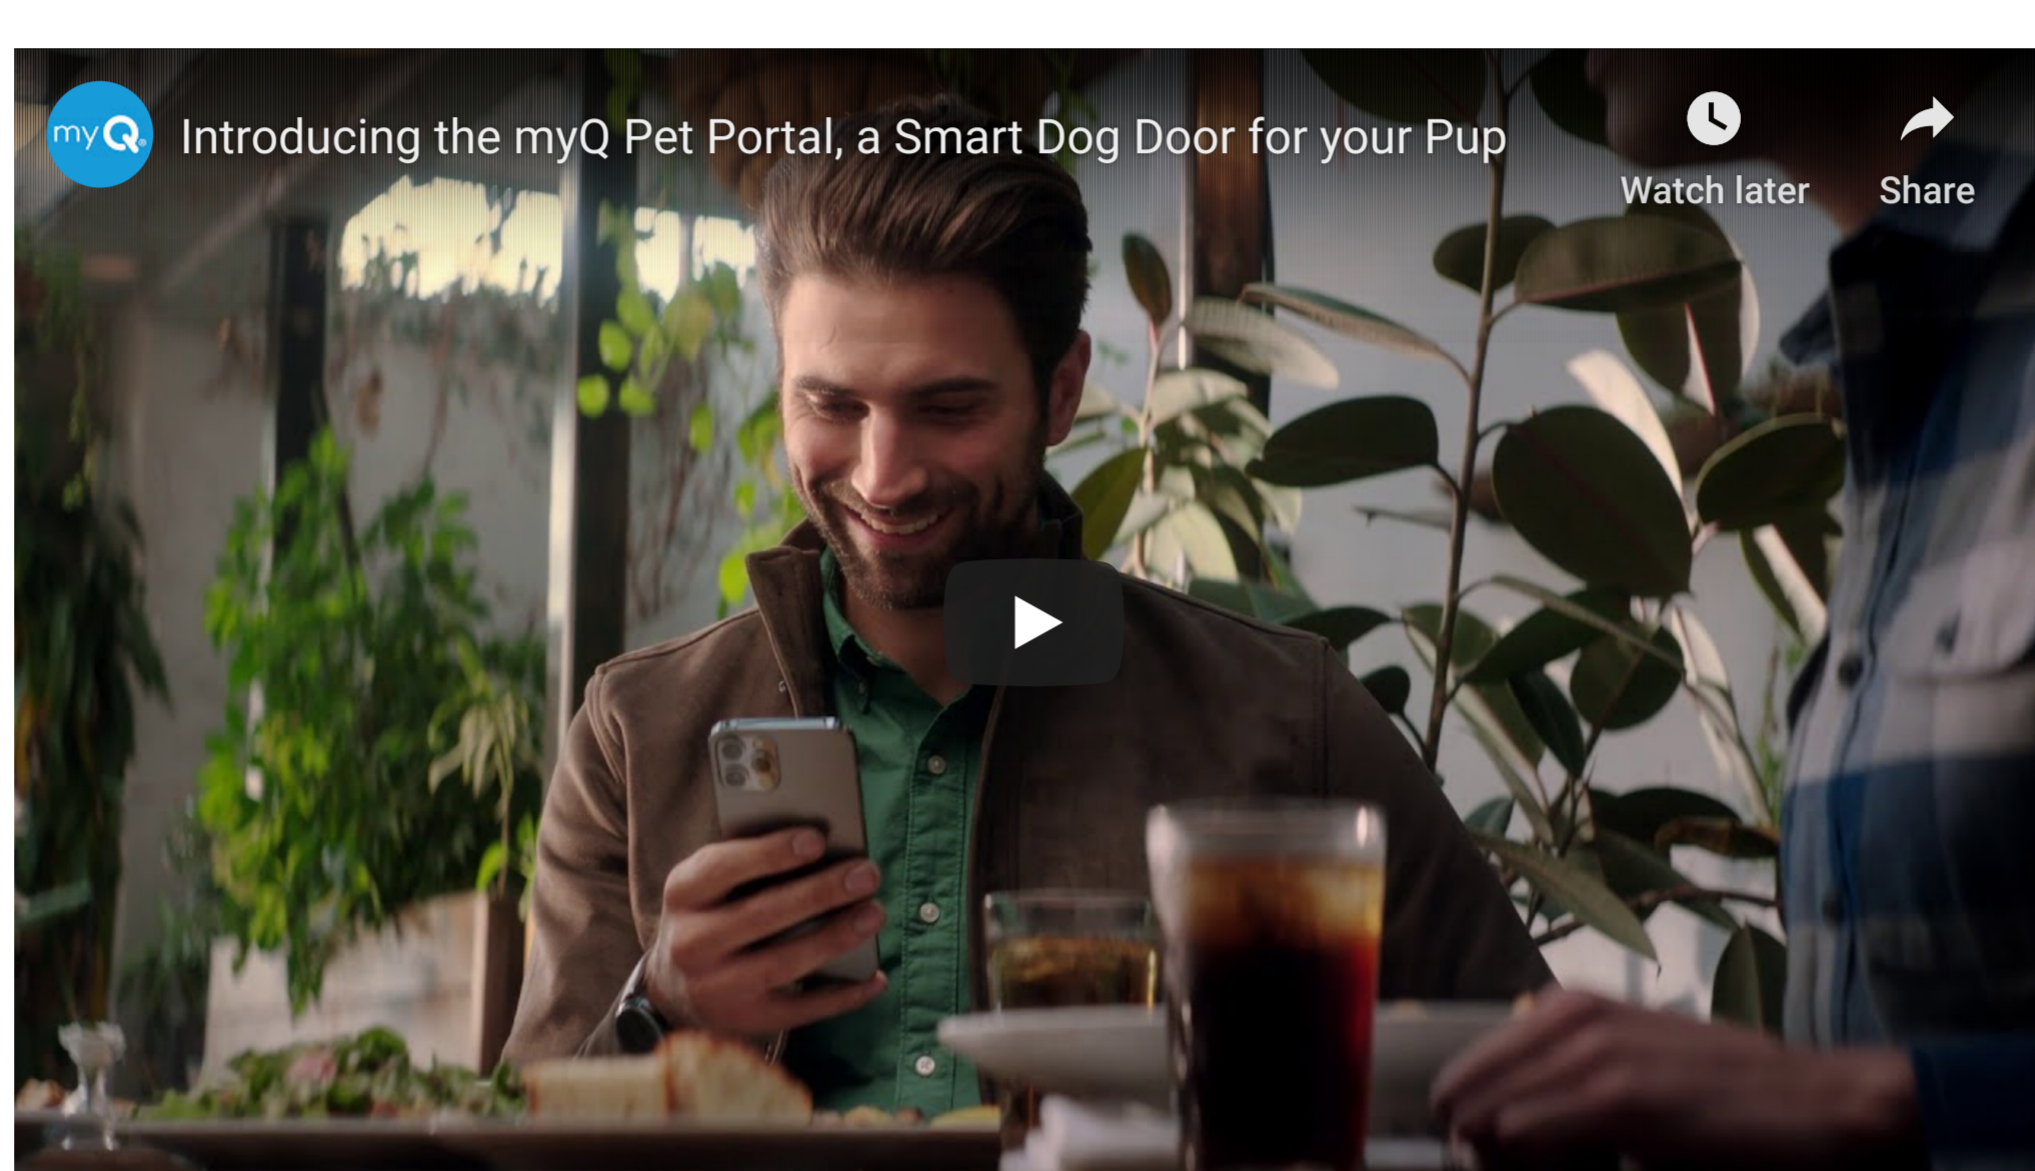

"It was quite the technical challenge to get the mechanism and the safety devices to work inside a 1.75-inch thick door," says David Schuda, Lead Project Director for myQ Pet Portal. What's more, a small team of engineers made the whole thing virtually undetectable to the naked eye, ensuring that visitors, passersby and pesky squirrels won't realize it's there while giving Pup Tart a most aesthetically pleasing path to autonomy. Here's how it works.

Say Mary Puppins wants out, but you're not around. She can go up to the door to trigger one of the 1080p cameras with her bluetooth collar sensor and send you a customizable push notification that she's at the door. (*Who's doing the happy dance now?*) When you click on it, you'll jump to the myQ Pet Portal app where you can watch her little snout, talk to her, and grant her wish with a tap. If your meetings are boring or the checkout line is long, you can livestream playtime until she wants in. This is how it operates in 'by request' mode.