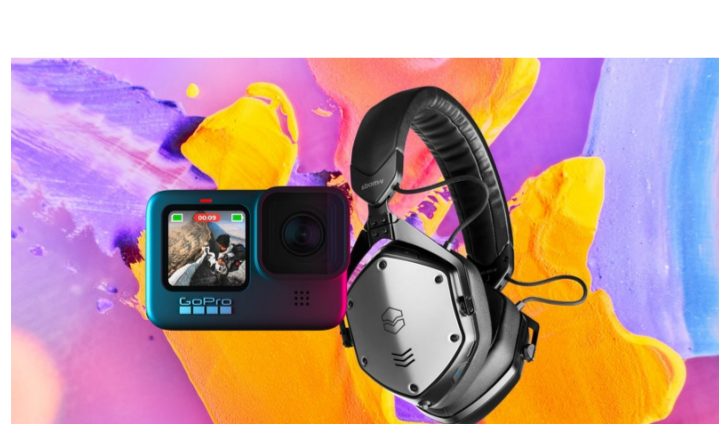

The 15 Best Devices From CES That You Can Buy Now

ADRIENNE SO