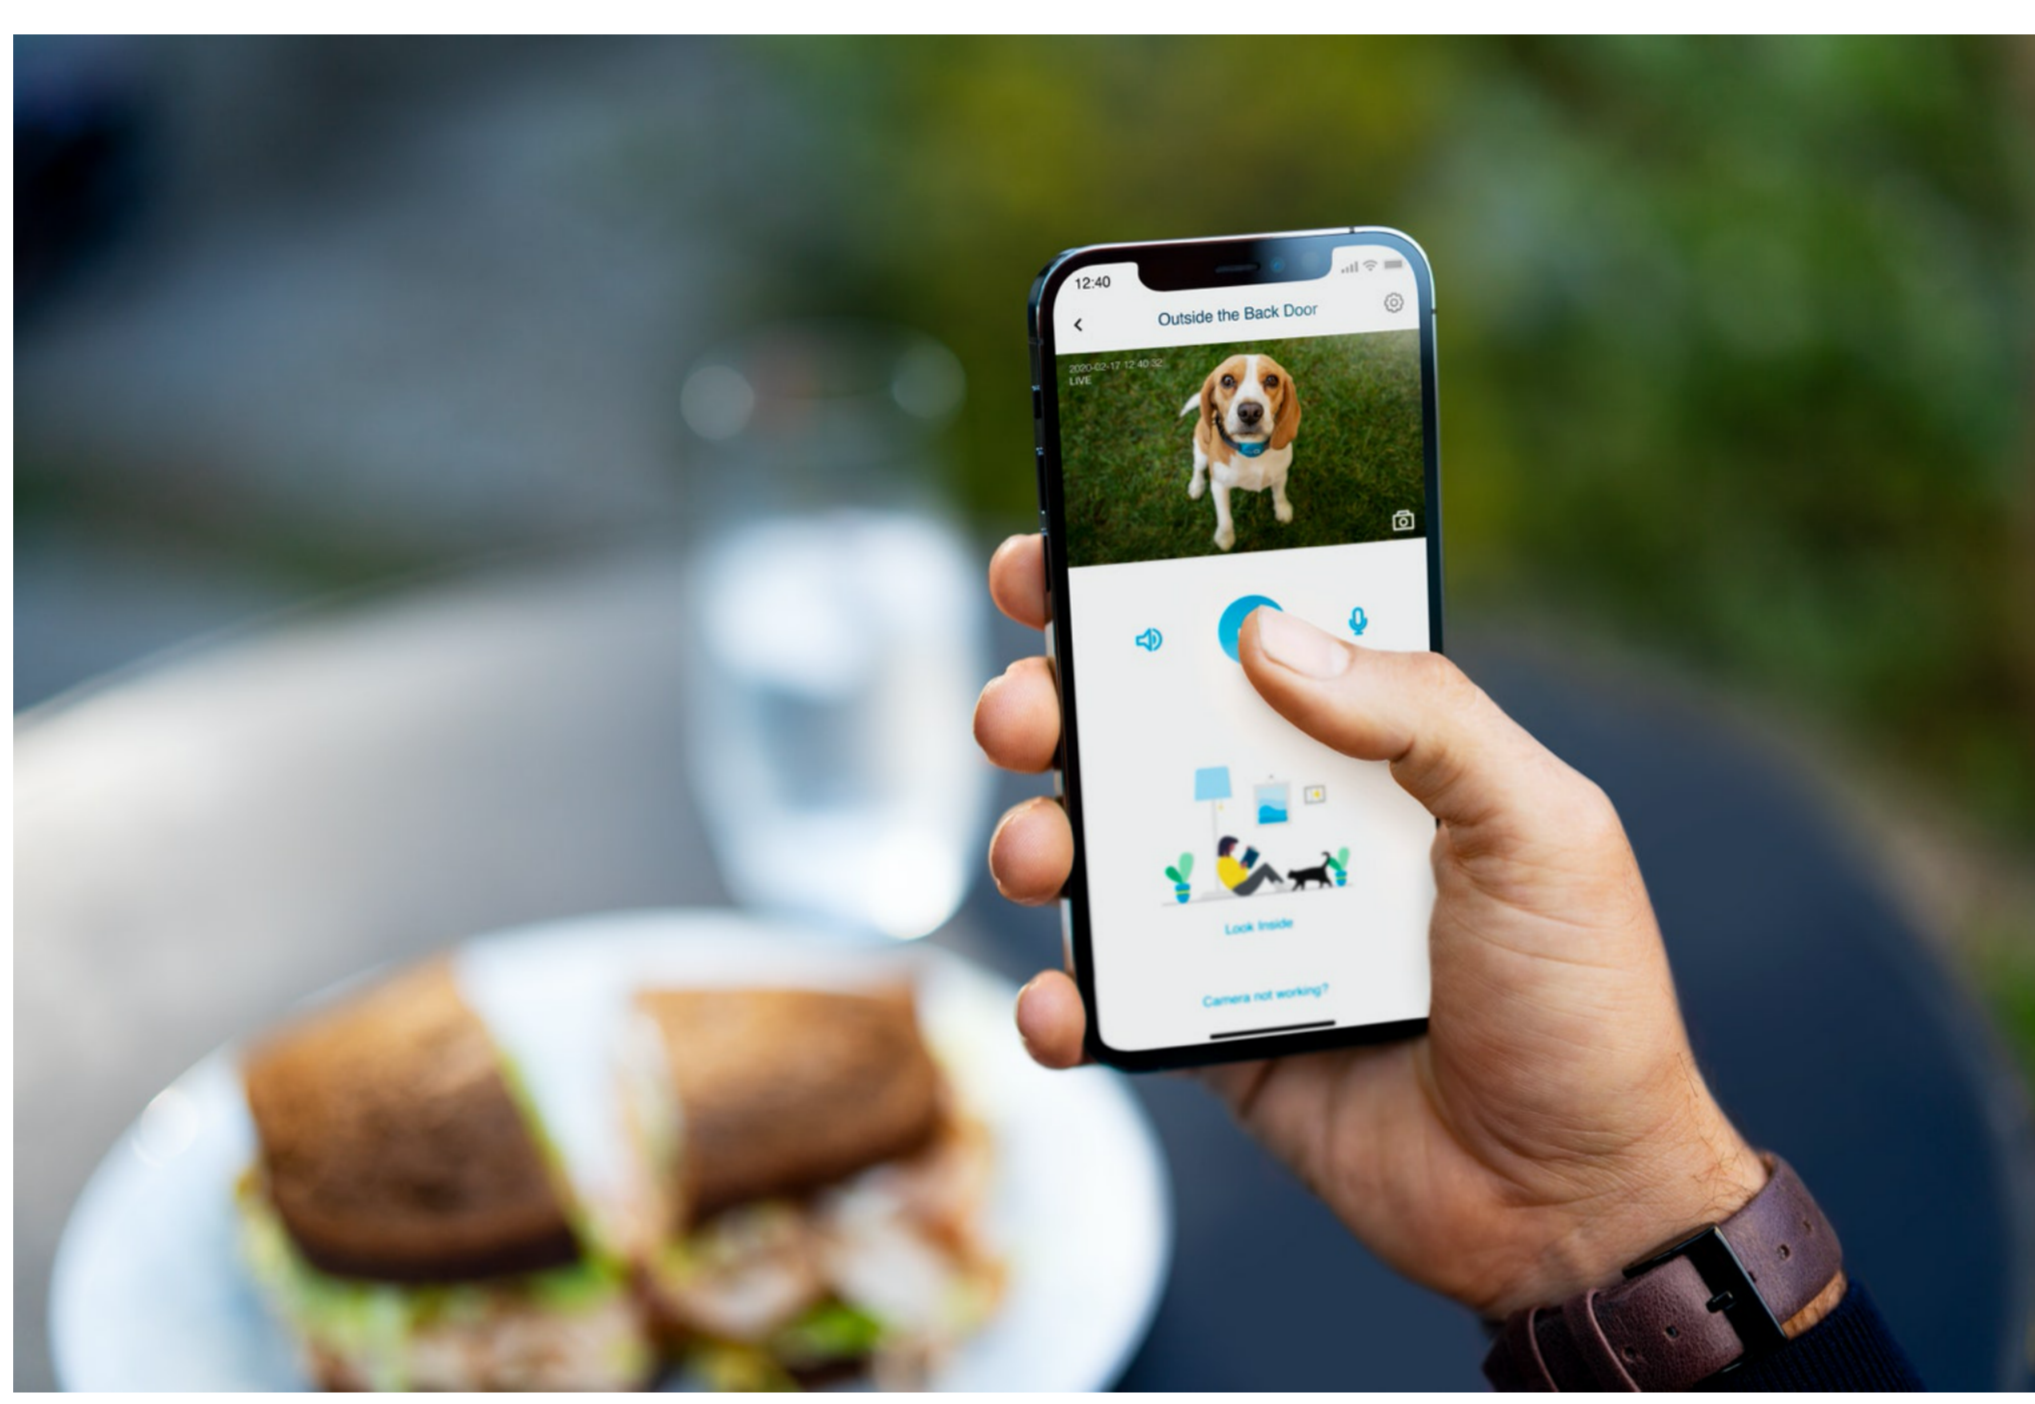

ADVERTISEMENT

Time for a smart home pupgrade

Introducing the myQ Pet Portal

LEARN A NEW TRICK

Or you can set the door to automatically open at Chewbarka's demand. The app will log each entry and exit, so you can get a good sense of your dog's patterns while you're away. The system will always stay au courant, as myQ can push updates to both the app and the door itself, which is powered through the hinge and plugs into any outlet. Your white-glove installer can route the wire behind wall trim, no electrician required.

Like elevator doors, the Pet Portal's panels open horizontally, and they feature a sensitive top-to-bottom non-contact sensor so you don't have to worry about tail pinching. CGI tested the system with different dog breeds throughout the development process, from tiny legged Dachshunds, to hefty Alaskan Malamutes. The low eight-inch clearance, and just under 11x19 inch opening are perfect for all doggos from 10 to 90 pounds. And unlike pretty much every other K9 door on the market, this one's weather-proofed to the same standards as the door itself.