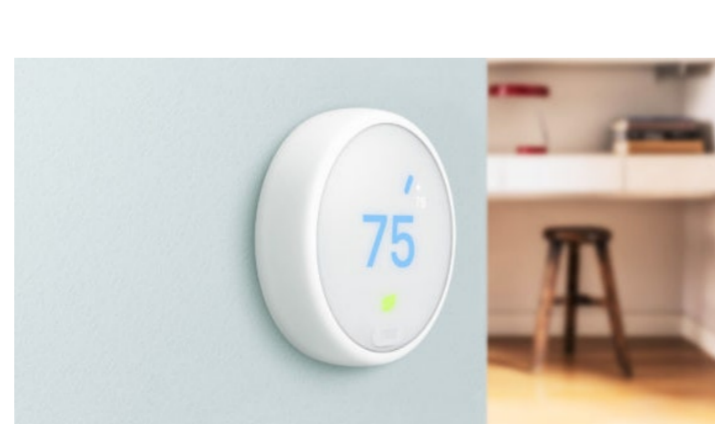

How to Set Up Your Nest Thermostat

BRIAN BARRETT